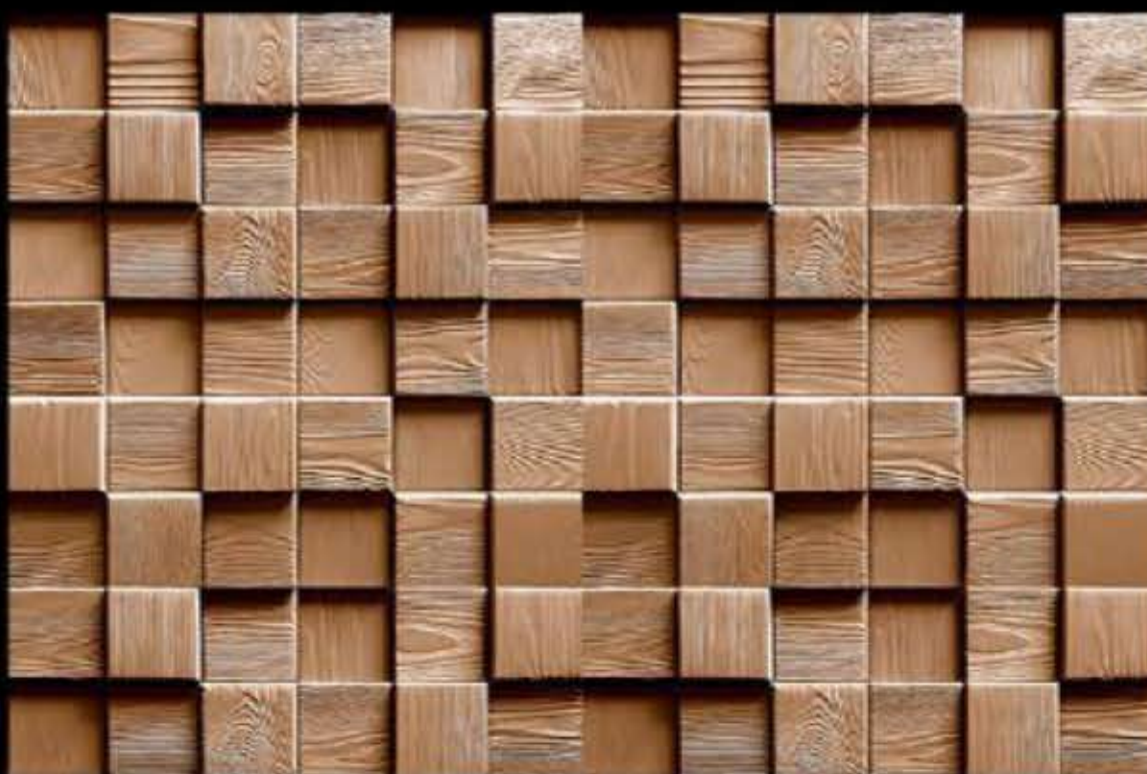

1767-L

1767-HL

1767-D

Matching Floor Available in 300x300 mm

100%
WATER
PROOF

Applications

1767-L

1767_HL_3