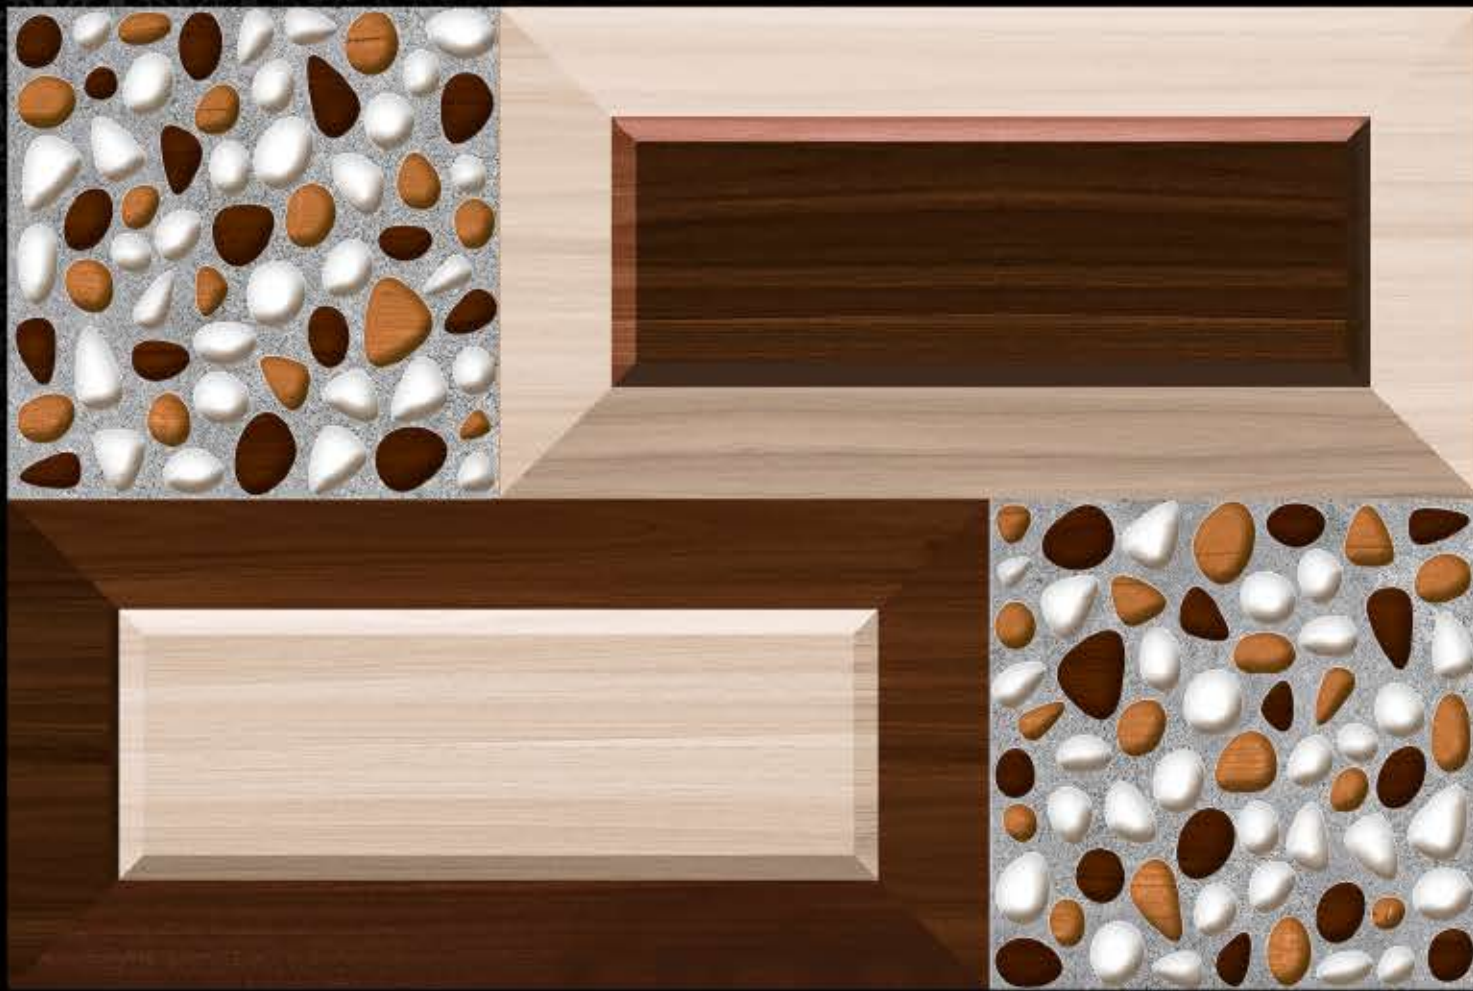

BJ_1210

BJ_1210

PLAIN WHITE

300x450 mm
DIGITAL
WALL TILES

BJ_1218

300x450 mm
DIGITAL
WALL TILES

BJ_1222

300x450 mm
DIGITAL
WALL TILES