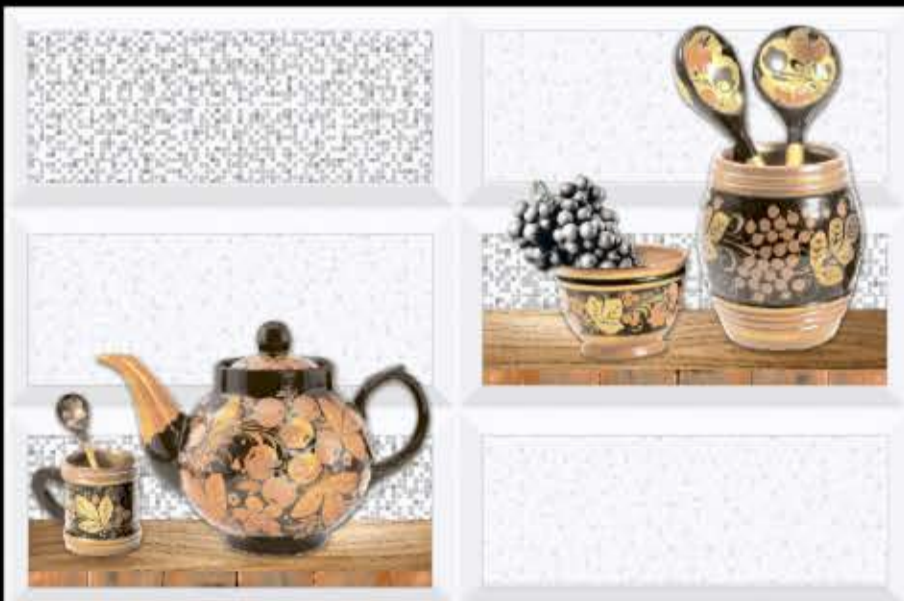

OSTICO_KITCHEN_LT

OSTICO_KITCHEN_OHL (REM)