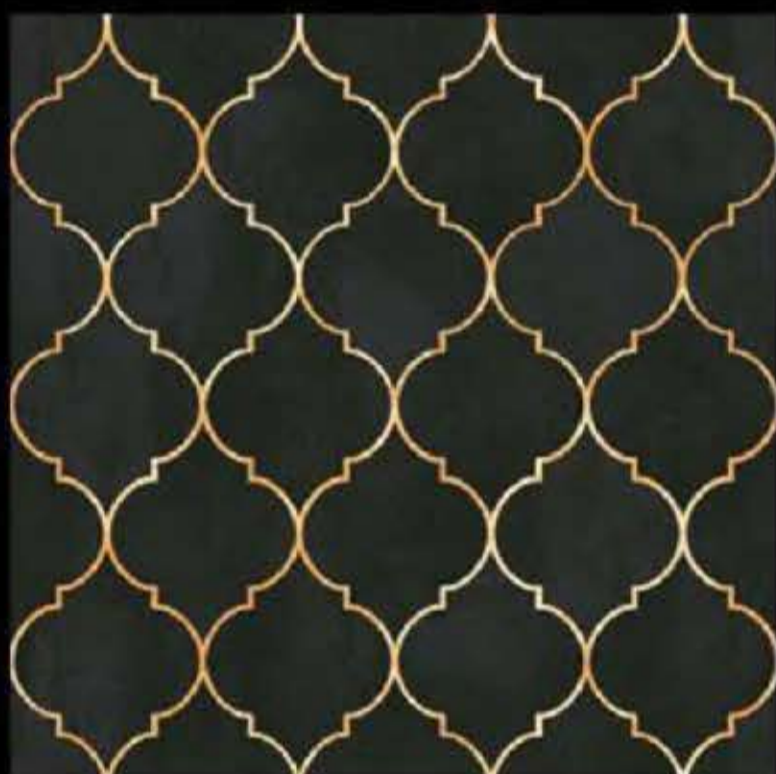

Applications

DIGITAL WALL TILES / GLOSSY FINISH

Bajaj Tiles
WE BUILD IDEAS

300 X 450 MM

PLAIN WHITE

MS-140

MS-112

MS-141