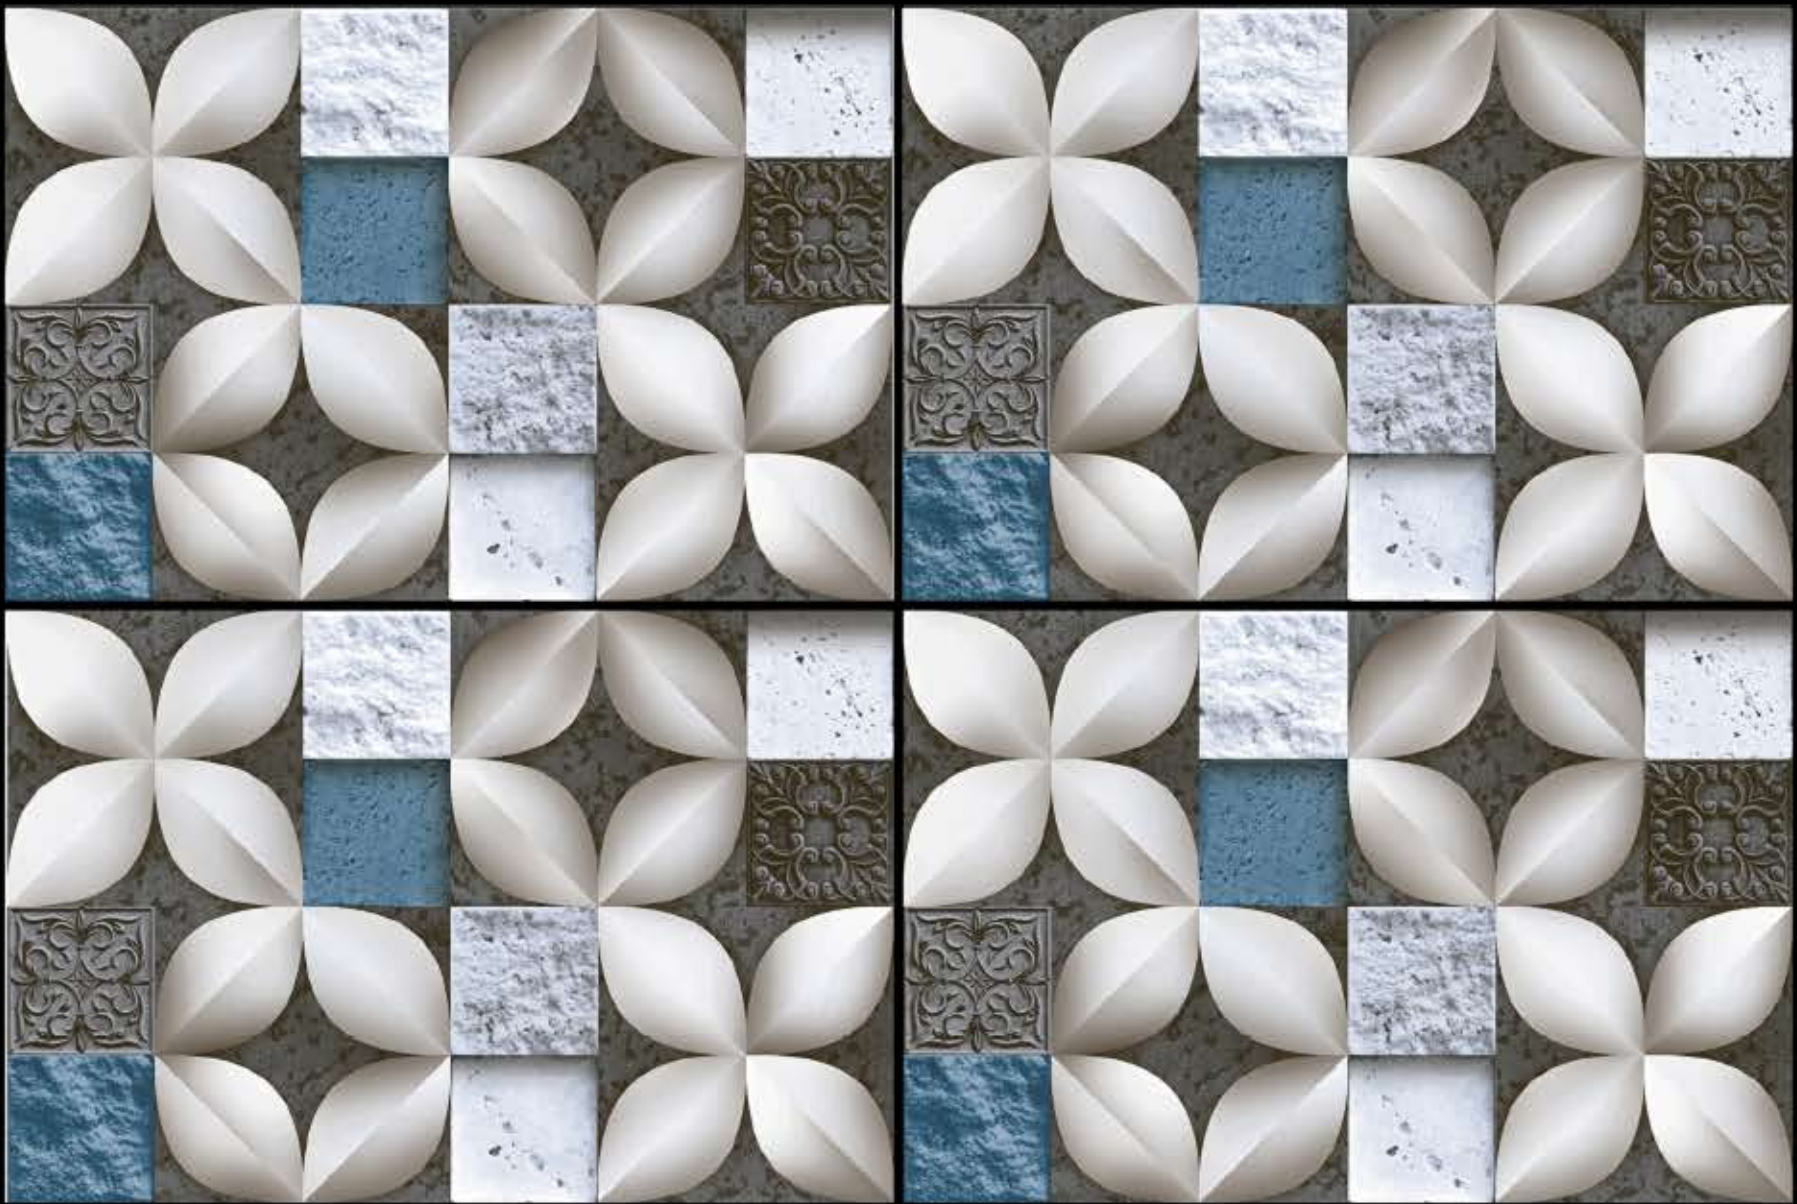

PLAIN WHITE

BJ_1210

BJ_1210

PLAIN WHITE

300x450 mm
DIGITAL
WALL TILES