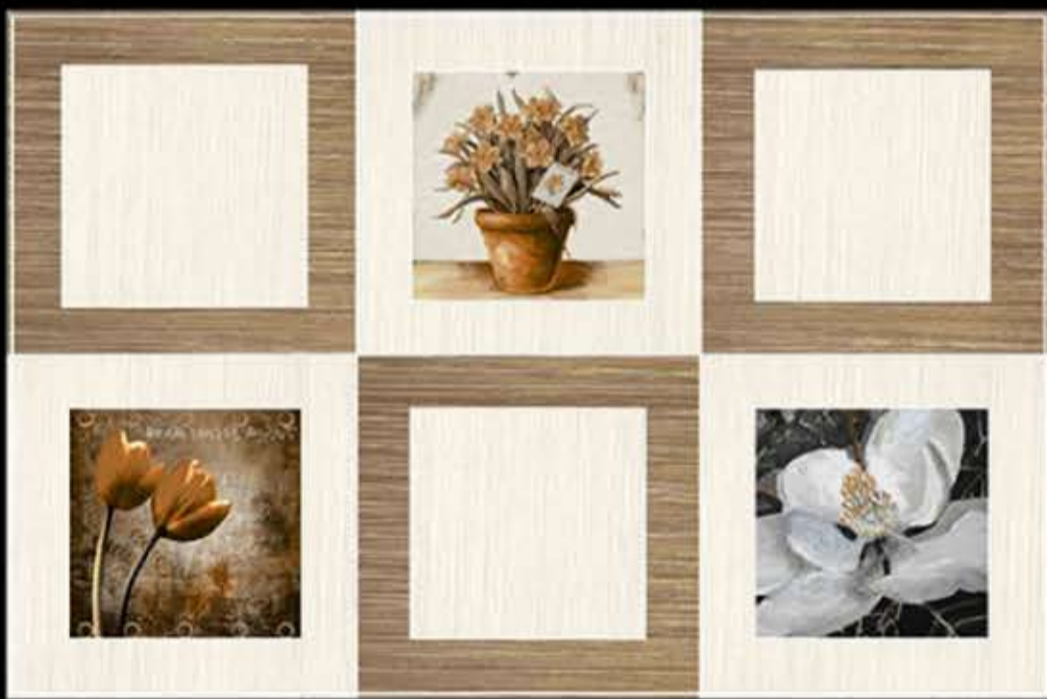

SURFACE | SIZE
GLOSSY | 300X450

Bajaj Tiles

TWIN_WOOD_LT

TWIN_WOOD_OHL1(REM)

TWIN_WOOD_OHL1(REM)

TWIN_WOOD_RL

SURFACE

SIZE