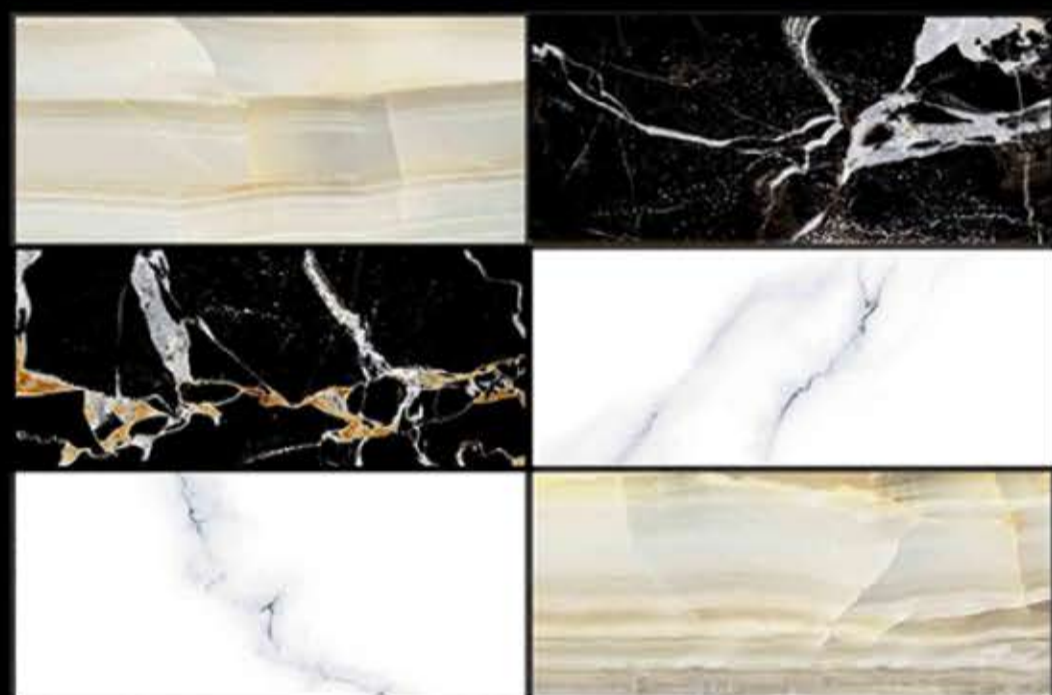

GRAFITO_BK_OHL1