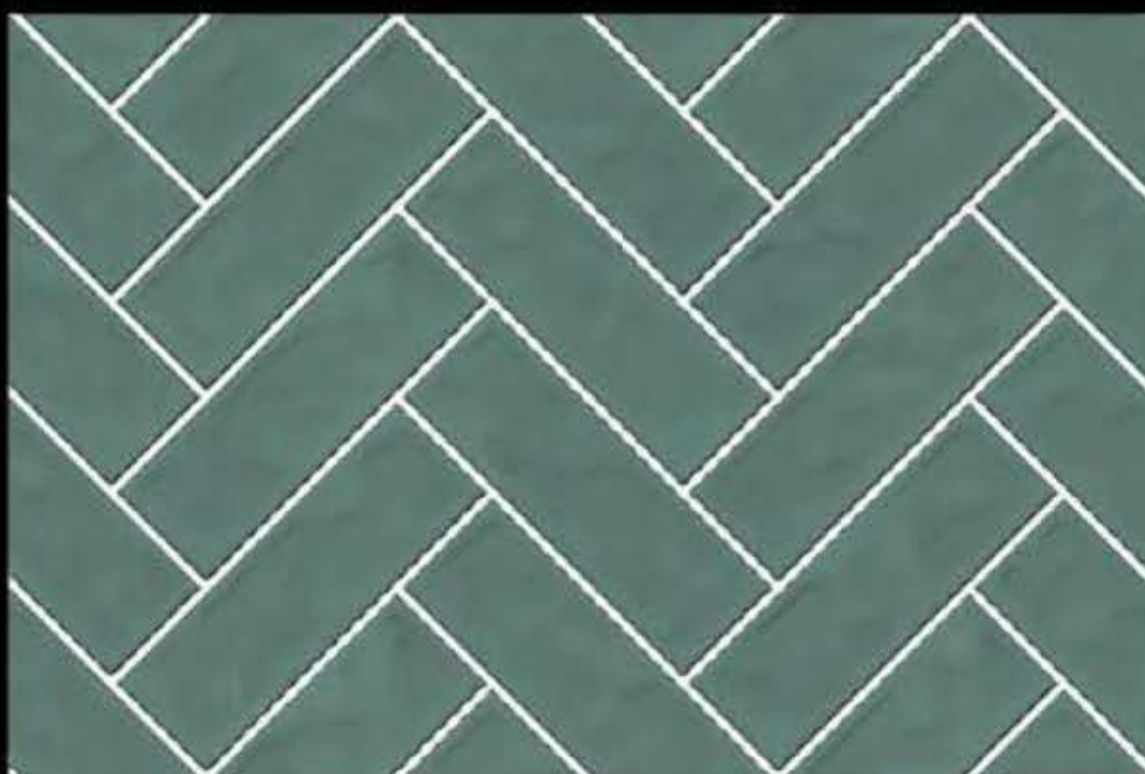

6216-D1

6216-D2

Matching Floor Available in 300x300 mm

100%
WATER
PROOF

Applications

6216-L

6216-D3

6216-D4