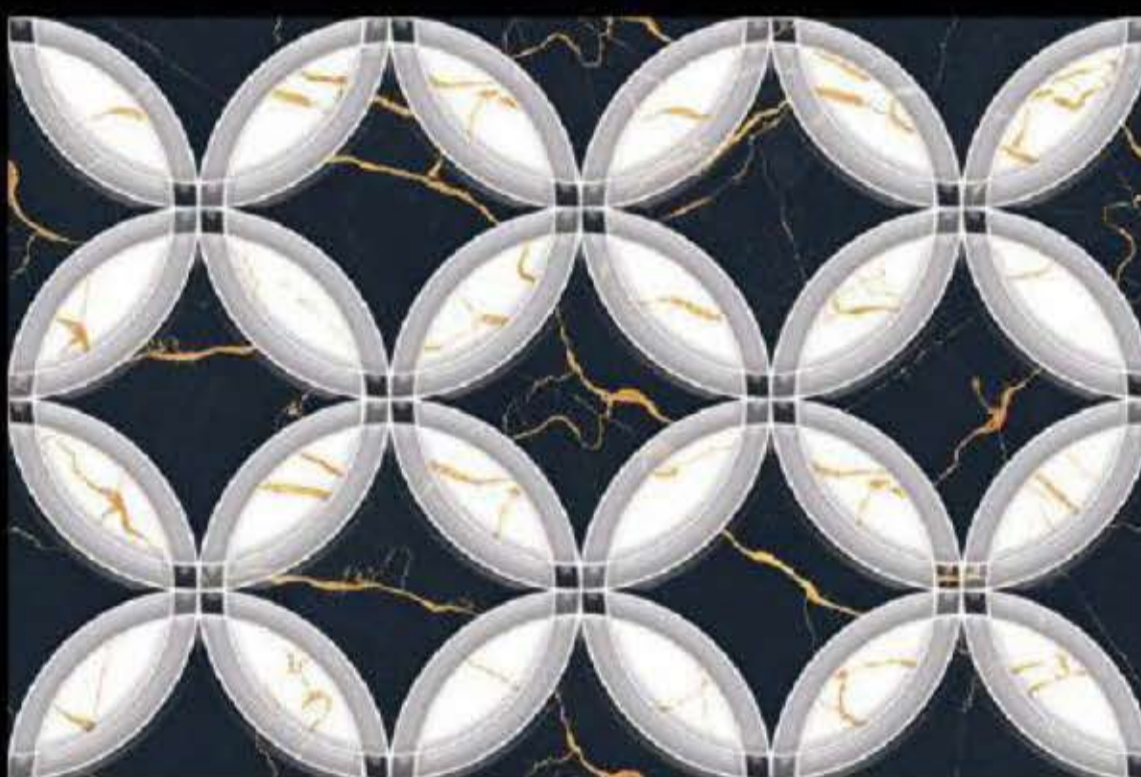

DIGITAL WALL TILES / GLOSSY FINISH

Bajaj Tiles
WE BUILD IDEAS

300 X 450 MM

1439_L

1439_HL_2

1439_D

Matching Floor Available in 300x300 mm

100%
**WATER
PROOF**

Applications