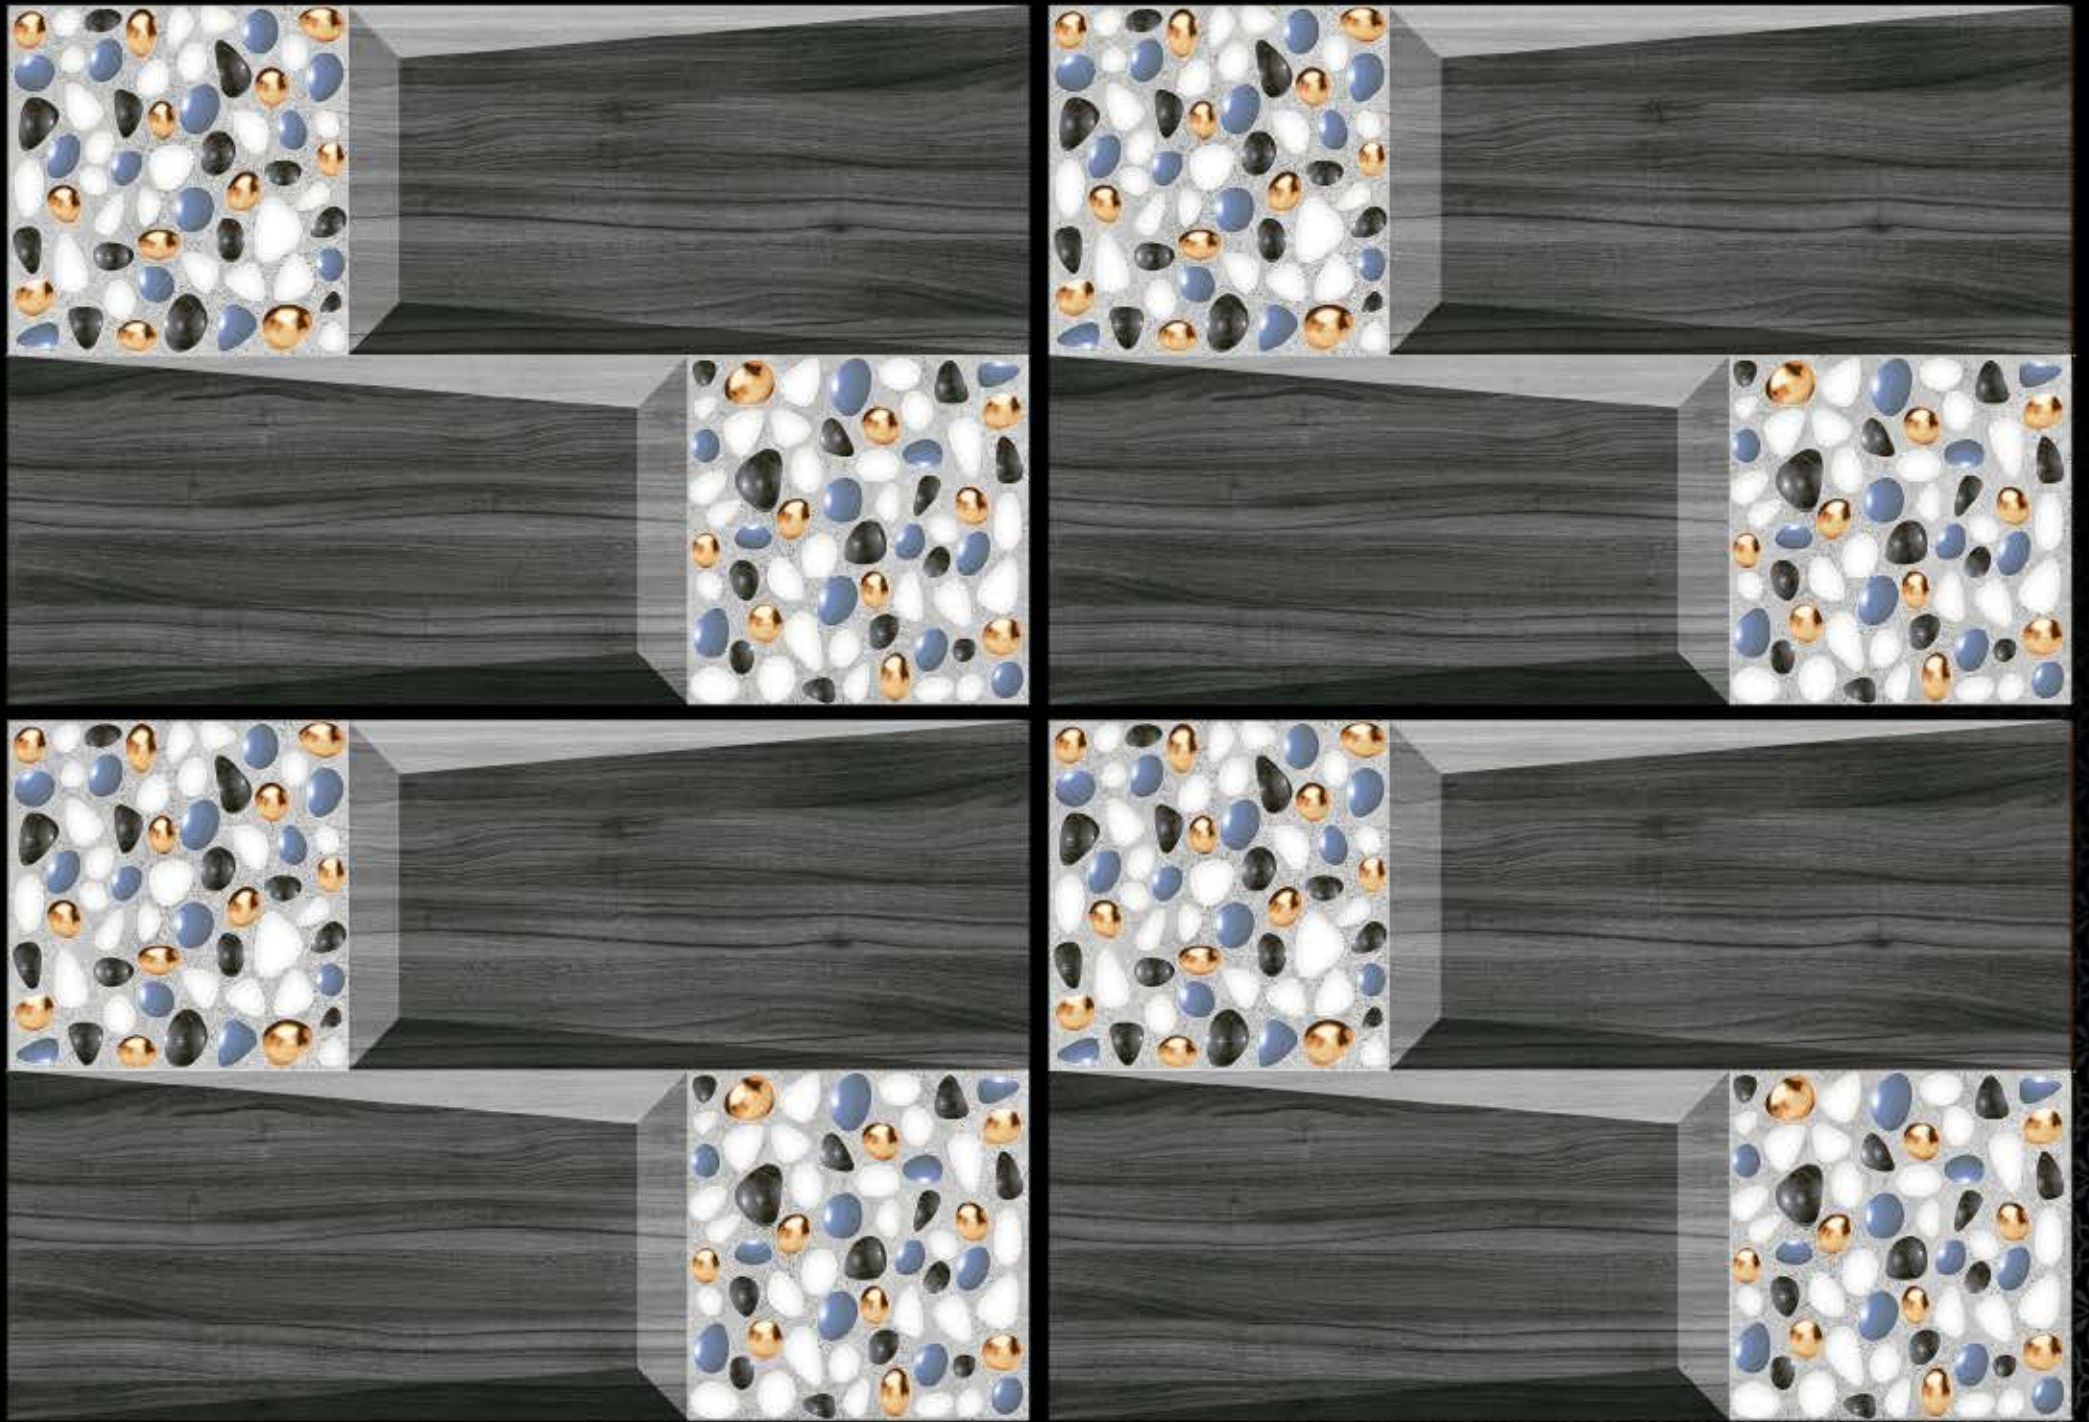

BJ_1210

BJ_1210

PLAIN WHITE

300x450 mm
DIGITAL
WALL TILES

BJ_1218

300x450 mm
DIGITAL
WALL TILES

BJ_1222

300x450 mm
DIGITAL
WALL TILES