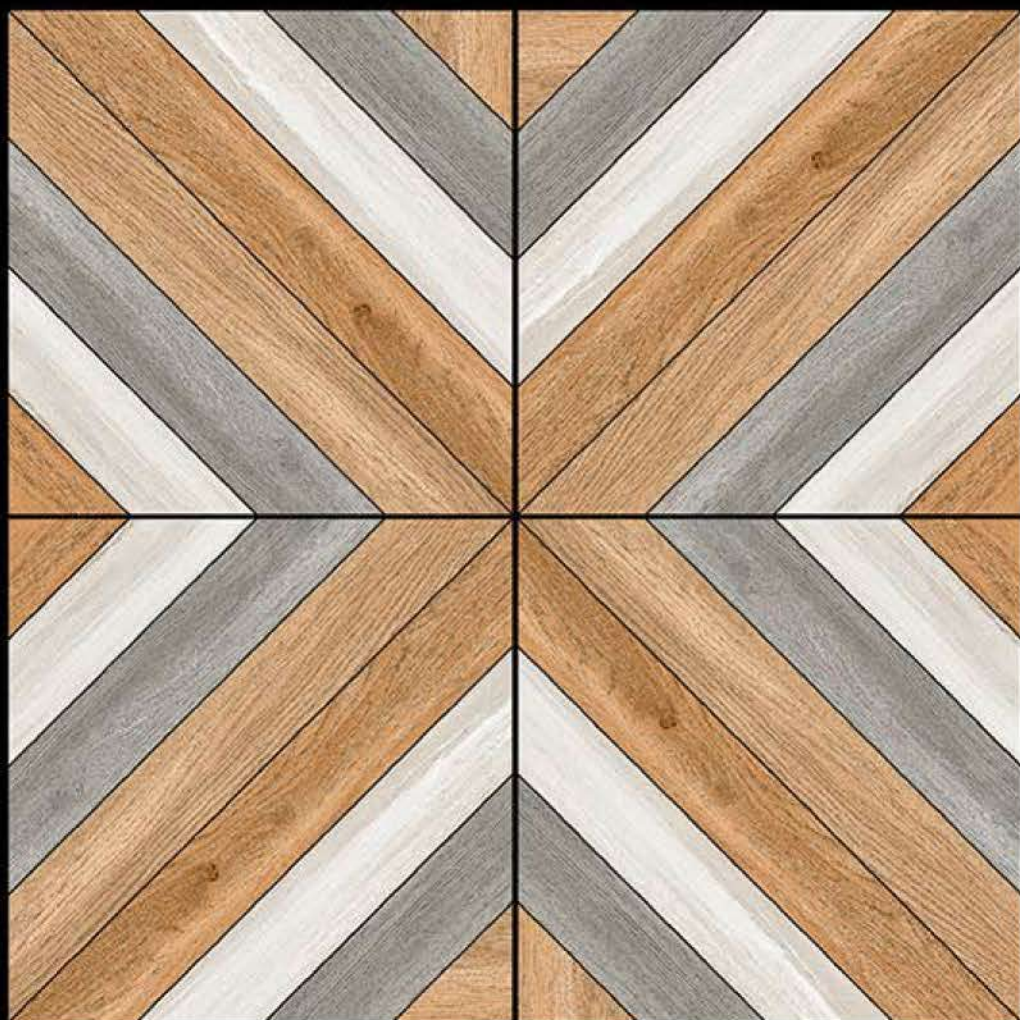

● SPANISH_OAK_STRIPS