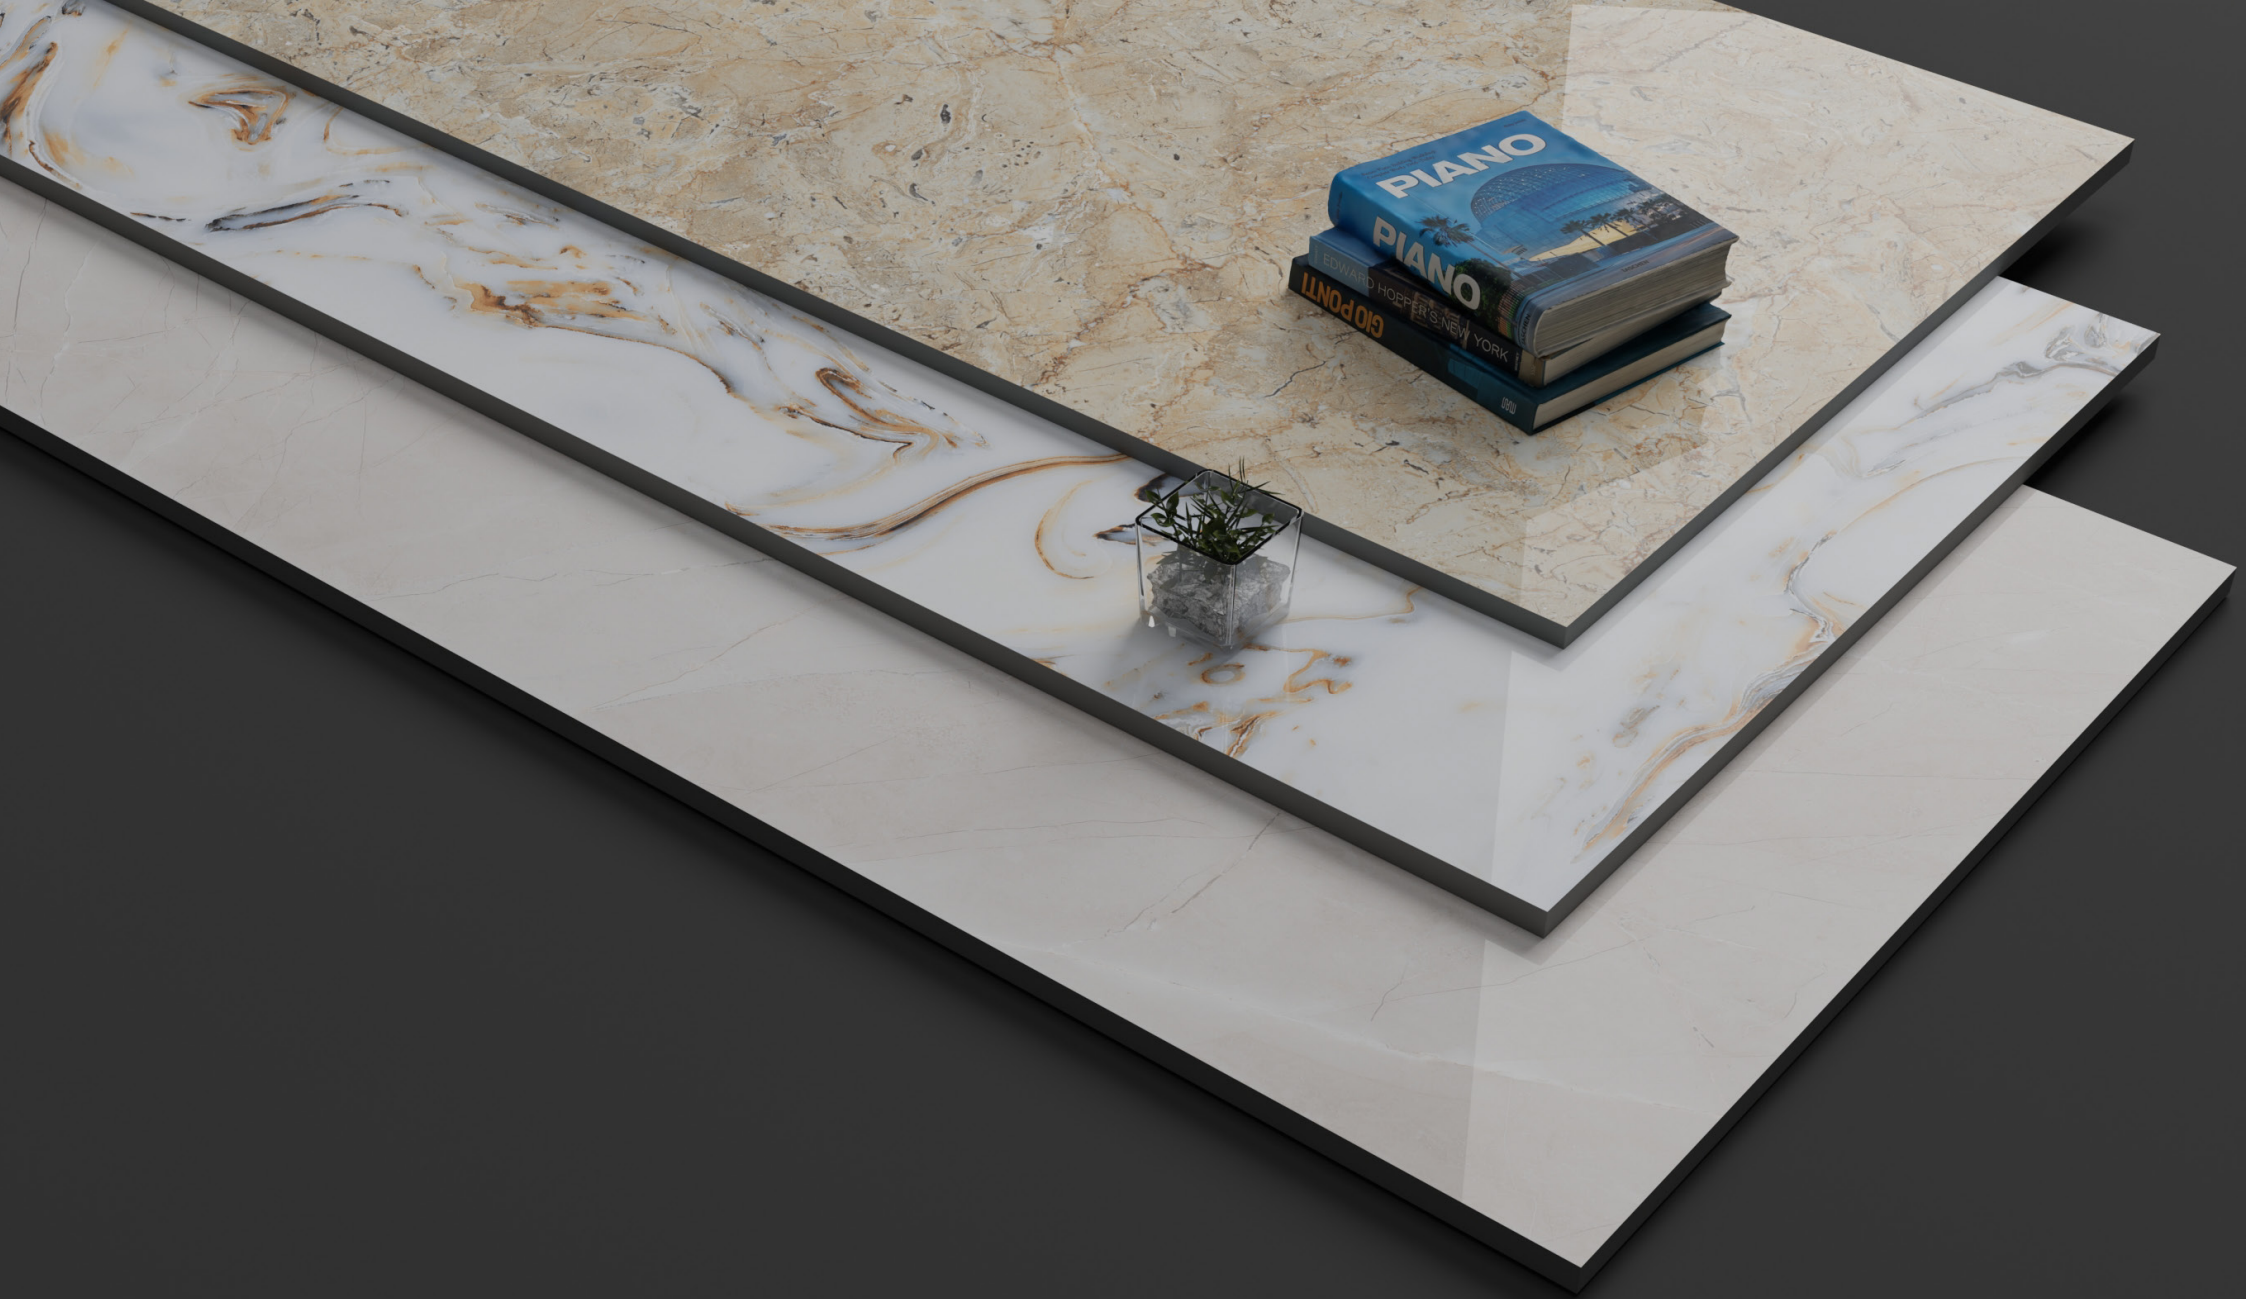

PGVT
COLLECTION